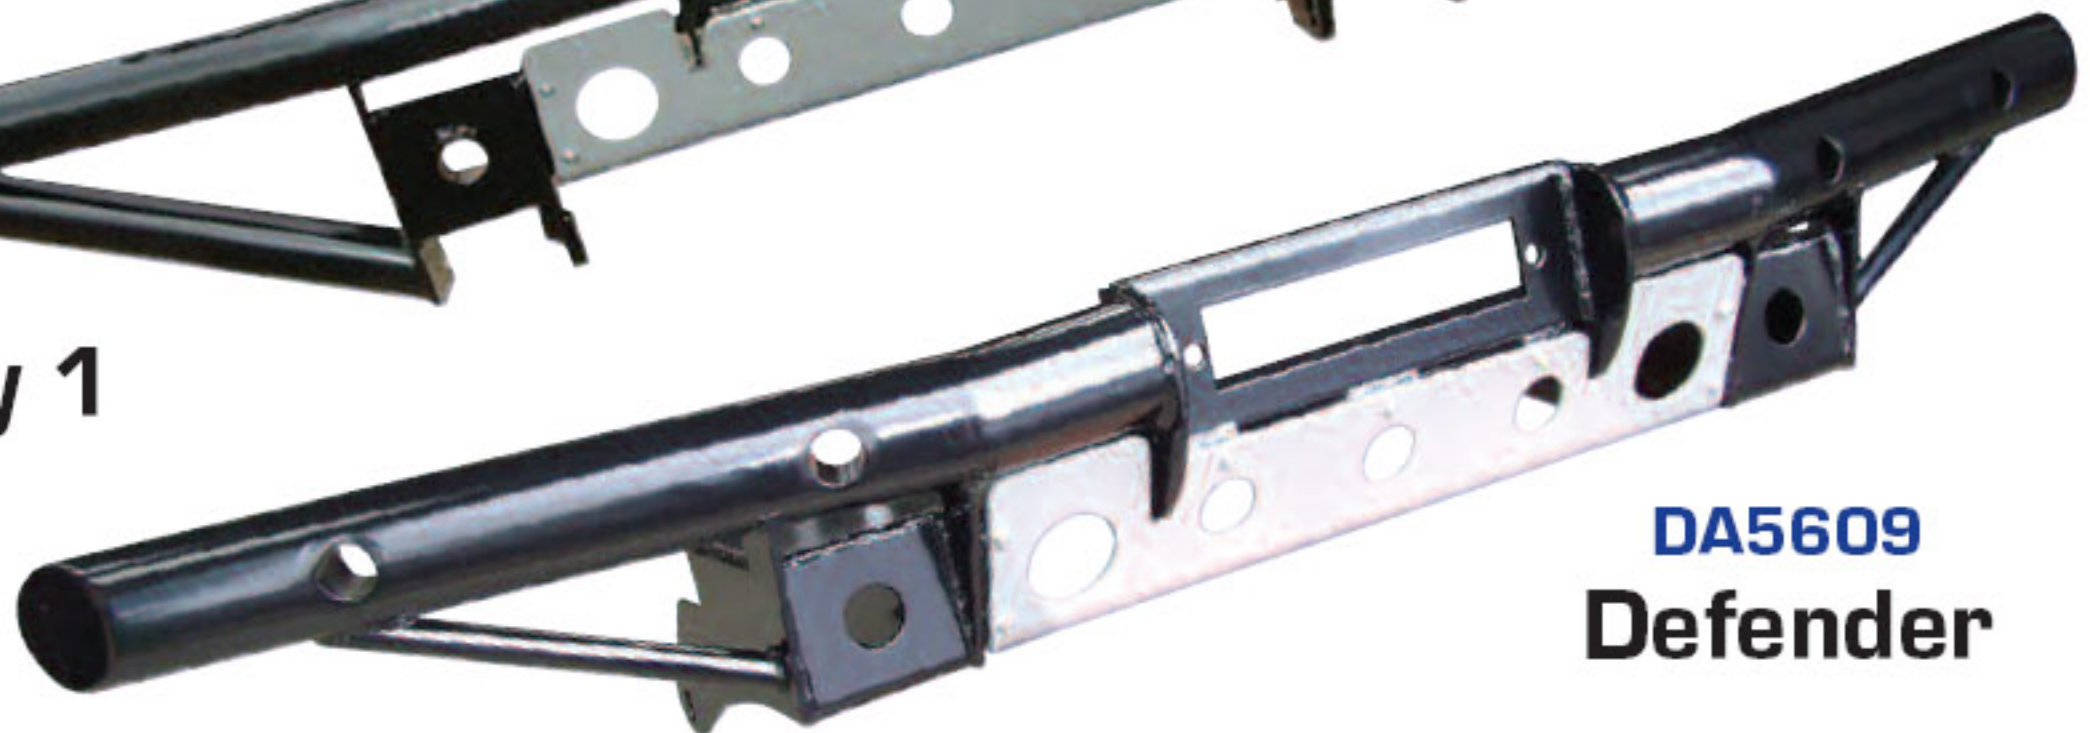

STYLISH TUBULAR WINCH BUMPERS

- > Stylish tubular steel space-frame construction for strength to fit Defenders and Discovery 1's
- > Suitable for DB12000i, DB9500i, DB9000C & DB8000 winches
- > Extremely close fitting for maximum approach angle
- > Compatible with many steering guards
- > Built in high-lift jacking points
- > Integral rock guard
- > Supplied with full fitting

DA5604

Discovery 1

DA5609

Defender

DA2369

Series 2A - 9" clutch kit

CLUTCH KITS

Series 2A - 9 1/2" clutch kit

DA2370

Radio Controlled Car

LRO 1686

Radio controlled Land Rover G4 Challenge Freelander

With fully functional radio control, 4-wheel drive and working headlights