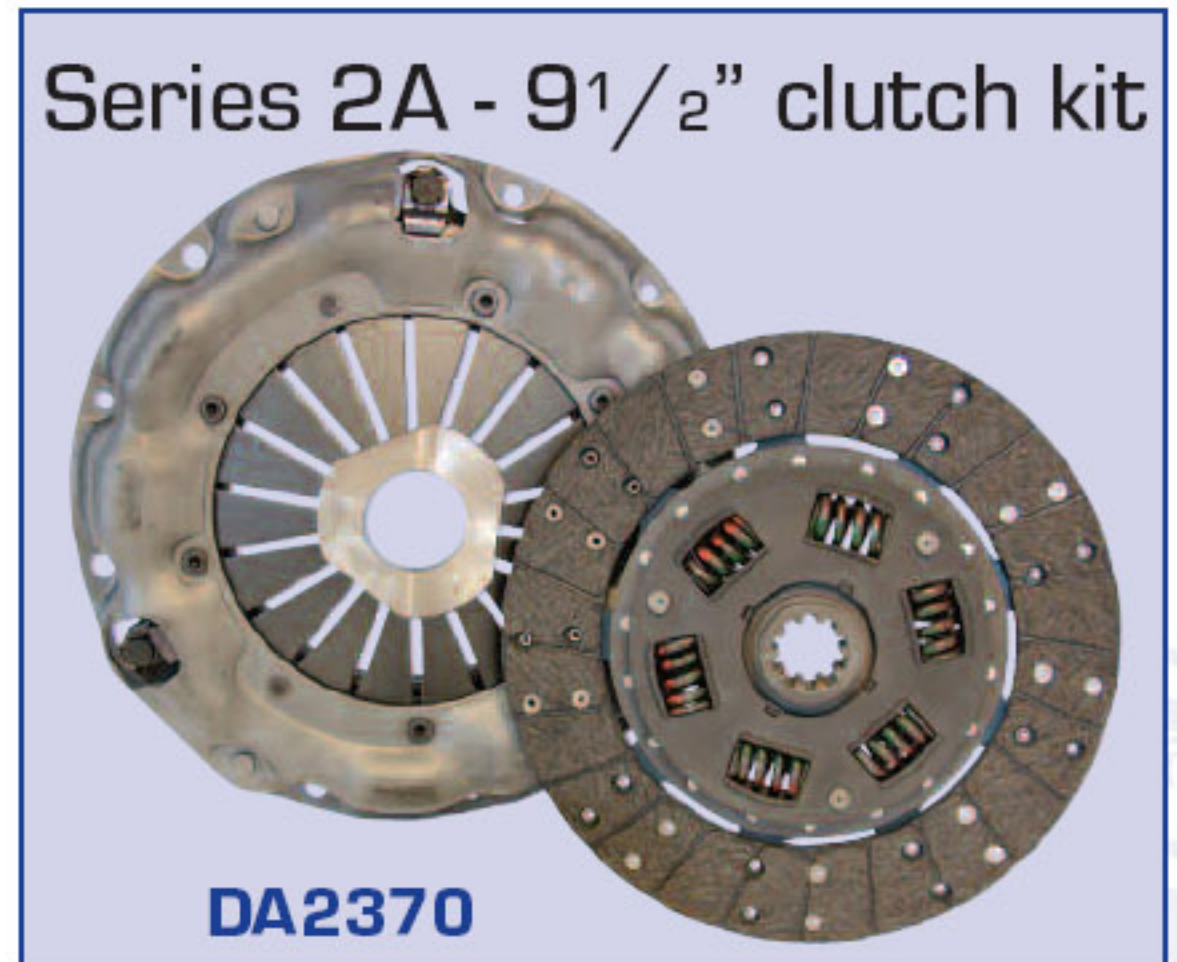

STYLISH TUBULAR WINCH BUMPERS

- > Stylish tubular steel space-frame construction for strength to fit Defenders and Discovery 1's
- > Suitable for DB12000i, DB9500i, DB9000C & DB8000 winches
- > Extremely close fitting for maximum approach angle
- > Compatible with many steering guards
- > Built in high-lift jacking points
- > Integral rock guard
- > Supplied with full fitting

DA5604

Discovery 1

DA5609

Defender

DA2369

Series 2A - 9" clutch kit

CLUTCH KITS

Series 2A - 9 1/2" clutch kit

DA2370

Radio Controlled Car

LRO 1686

Radio controlled Land Rover G4 Challenge Freelander

With fully functional radio control, 4-wheel drive and working headlights