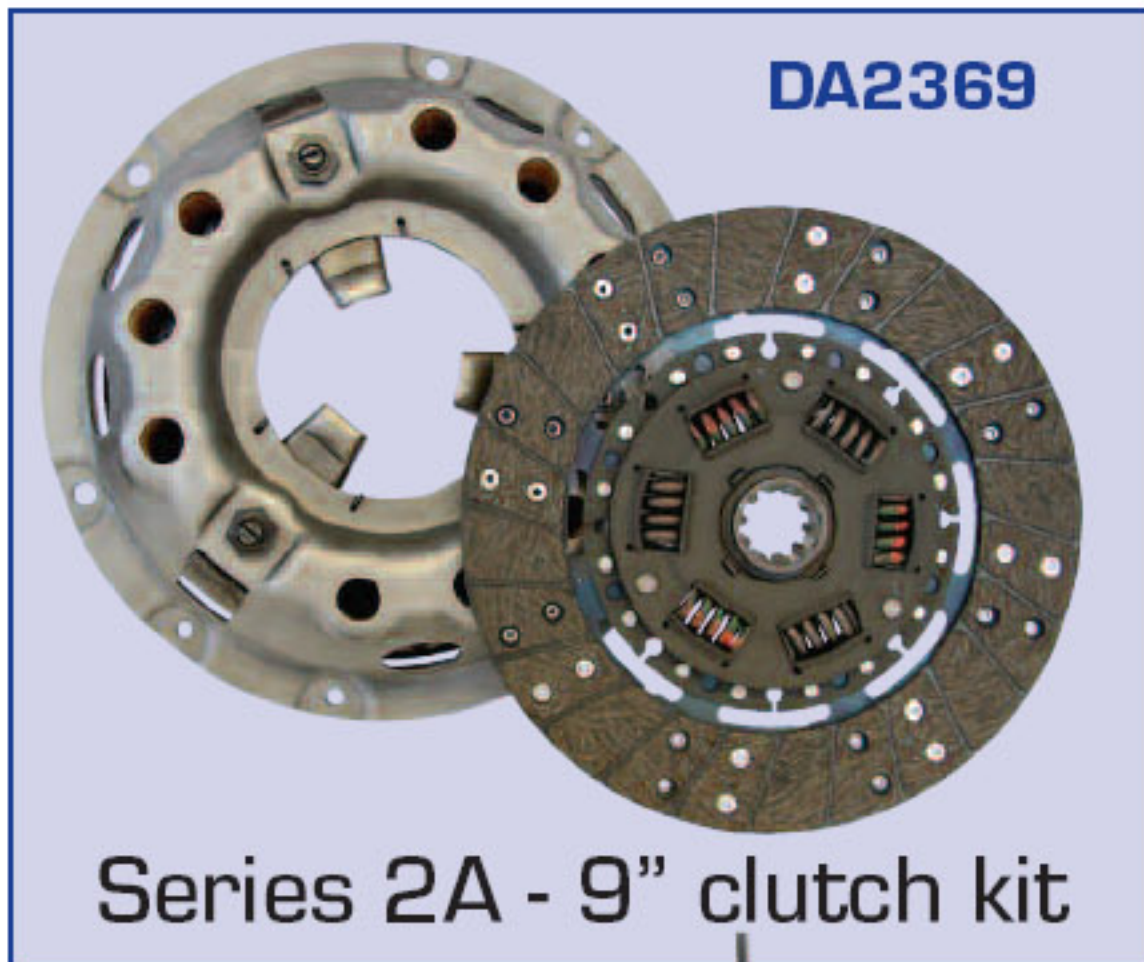

STYLISH TUBULAR WINCH BUMPERS

- > Stylish tubular steel space-frame construction for strength to fit Defenders and Discovery 1's
- > Suitable for DB12000i, DB9500i, DB9000C & DB8000 winches
- > Extremely close fitting for maximum approach angle
- > Compatible with many steering guards
- > Built in high-lift jacking points
- > Integral rock guard
- > Supplied with full fitting

DA5604

Discovery 1

DA5609

Defender

DA2369

Series 2A - 9" clutch kit

CLUTCH KITS

Series 2A - 9 1/2" clutch kit

DA2370

Radio Controlled Car

LRO 1686

Radio controlled Land Rover G4 Challenge Freelander

With fully functional radio control, 4-wheel drive and working headlights